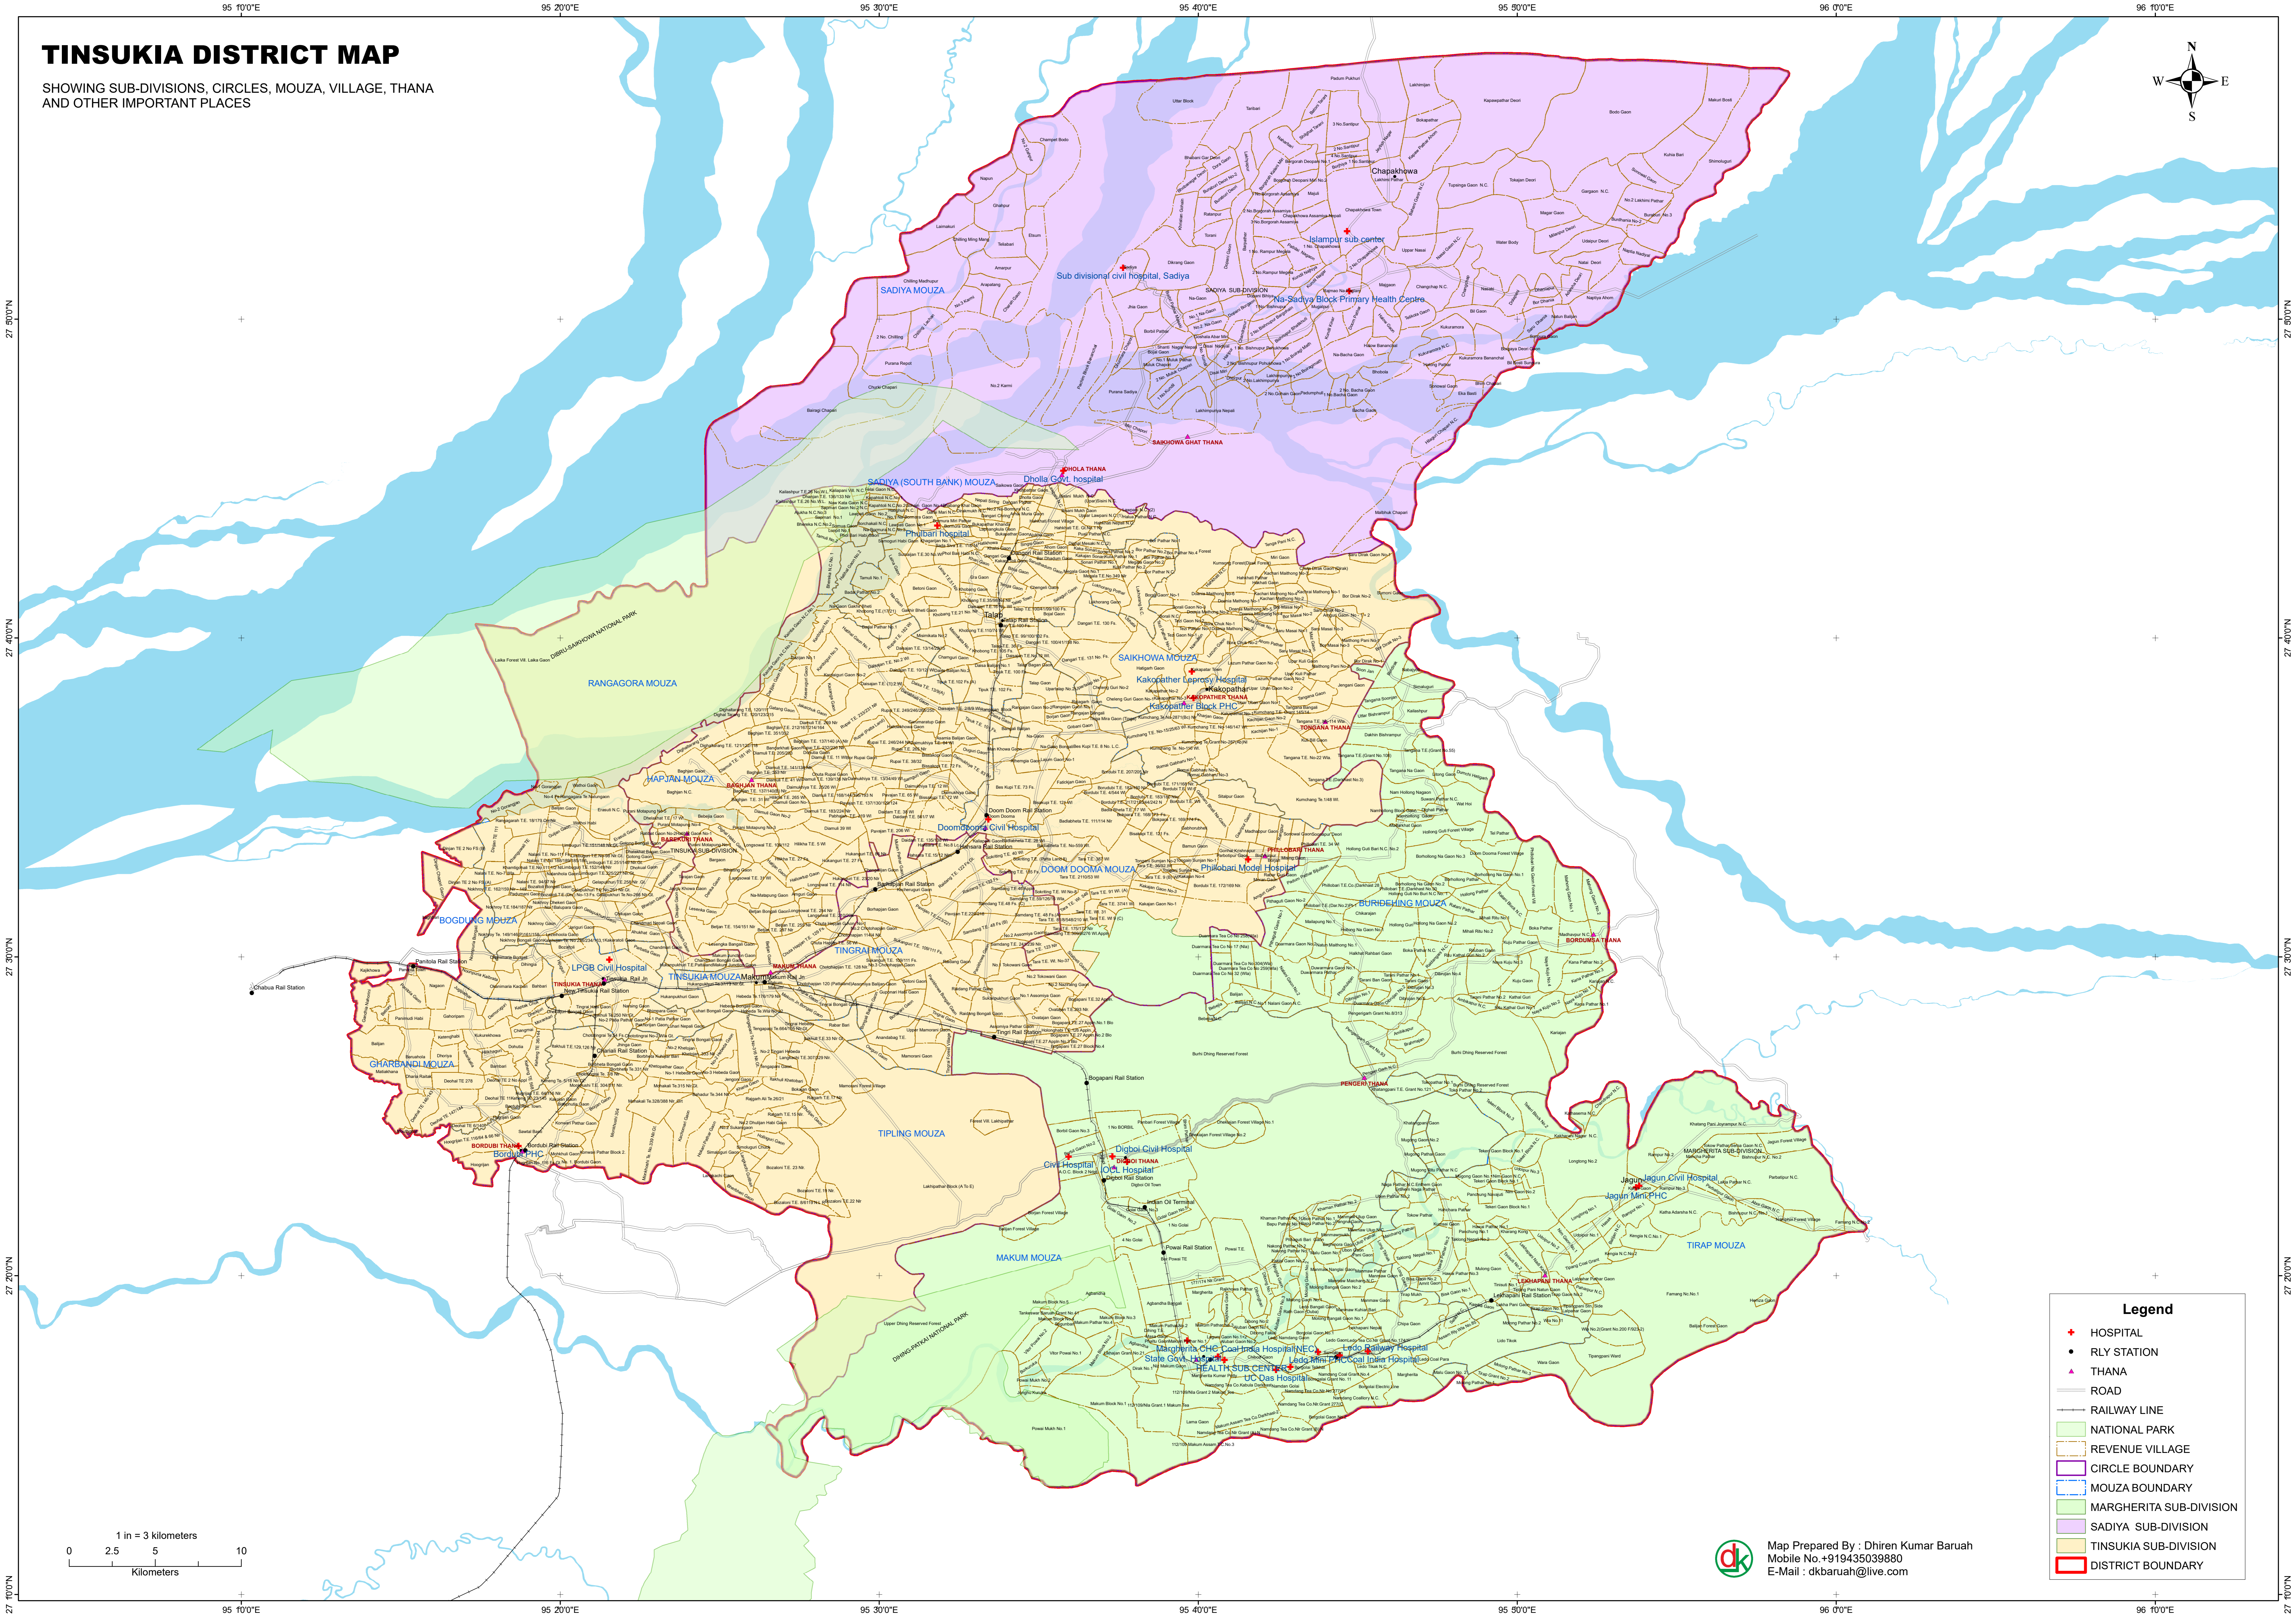

TINSUKIA DISTRICT MAP

SHOWING SUB-DIVISIONS, CIRCLES, MOUZA, VILLAGE, THANA AND OTHER IMPORTANT PLACES

Map Prepared By : Dhiren Kumar Baruah
Mobile No. +919435039880
E-Mail : dkbaruah@live.com

Legend

- HOSPITAL
- RLY STATION
- THANA
- ROAD
- RAILWAY LINE
- NATIONAL PARK
- REVENUE VILLAGE
- CIRCLE BOUNDARY
- MOUZA BOUNDARY
- MARGHERITA SUB-DIVISION
- SADIYA SUB-DIVISION
- TINSUKIA SUB-DIVISION
- DISTRICT BOUNDARY